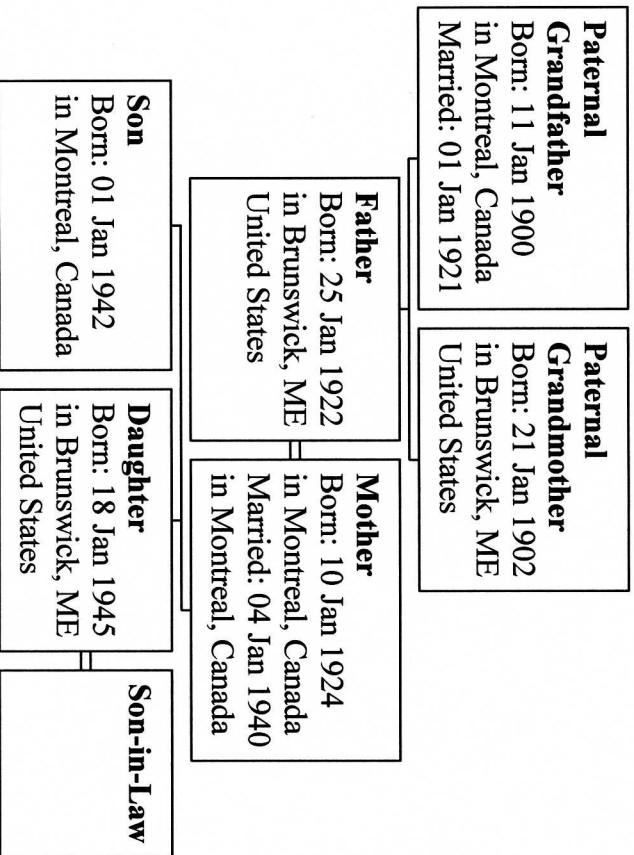

Sample

Hourglass Tree of Father

An Hourglass Tree shows both the ancestors and descendants (direct blood lines only) of the selected individual. In our example, the Hourglass Tree shows the ancestors and descendants of Father, as well as his spouse and the spouse of his descendants.

If your primary individual is not the eldest in their branch of the family, an Hourglass Tree will be included to show their ancestors and descendants.